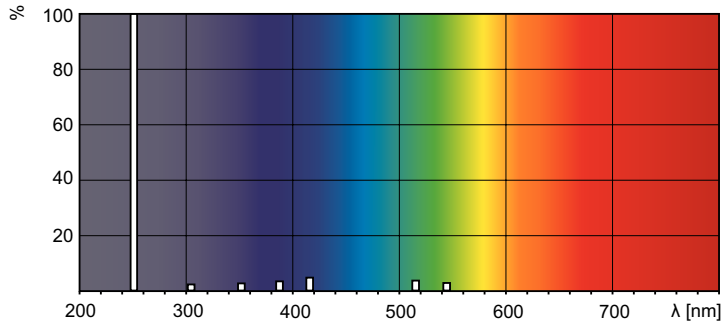

Product data

General Information		Mechanical and Housing	
Cap-Base	G13 [Medium Bi-Pin Fluorescent]	Bulb Shape	T26 [T 26mm]
Useful Life (Nom)	9,000 hour(s)		
Light Technical		Approval and Application	
Color Code	TUV	Mercury (Hg) Content (Nom)	2.0 mg
Color Designation	- [Not Specified]		
Depreciation at Useful Lifetime	15 %	UV	
		UV-C Radiation at 100 hr	12.3 W
Operating and Electrical		Product Data	
Power Consumption	30 W	Full product code	871150072620940
Lamp Current (Nom)	0.365 A	Order product name	TUV 30W 1SL/25-Latest
Voltage (Nom)	102 V	Order code	928039504005
Voltage (Nom)	102 V	Numerator - Quantity Per Pack	1
		Numerator - Packs per outer box	25

Product	D (max)	A (max)	B (max)	B (min)	C (max)
TUV 30W 1SL/25-Latest	28 mm	894.6 mm	901.7 mm	899.3 mm	908.8 mm

Photometric data

Spectral Power Distribution Colour - TUV 30W 1SL/25-Latest