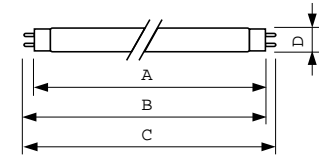

Product data

General Information		Mechanical and Housing	
Cap-Base	G13 [Medium Bi-Pin Fluorescent]	Bulb Shape	T26 [T 26mm]
Useful Life (Nom)	9,000 hour(s)		
Light Technical		Approval and Application	
Color Code	TUV	Mercury (Hg) Content (Nom)	2.0 mg
Color Designation	- [Not Specified]		
Depreciation at Useful Lifetime	15 %	UV	
		UV-C Radiation at 100 hr	12.3 W
Operating and Electrical		Product Data	
Power Consumption	30 W	Full product code	871150072620940
Lamp Current (Nom)	0.365 A	Order product name	TUV 30W 1SL/25-Latest
Voltage (Nom)	102 V	Order code	928039504005
Voltage (Nom)	102 V	Numerator - Quantity Per Pack	1
		Numerator - Packs per outer box	25

Product	D (max)	A (max)	B (max)	B (min)	C (max)
TUV 30W 1SL/25-Latest	28 mm	894.6 mm	901.7 mm	899.3 mm	908.8 mm

Photometric data

Spectral Power Distribution Colour - TUV 30W 1SL/25-Latest