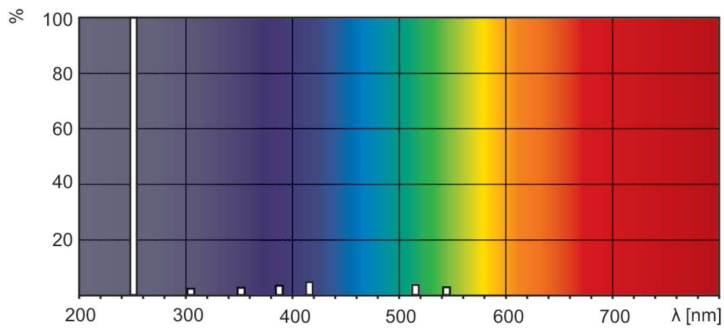

Product data

General Information		Mechanical and Housing	
Cap-Base	4PINSSINGLEENDED [4 Pins Single Ended]	Bulb Shape	T16 [T 16mm]
Useful Life (Nom)	9.000 hour(s)		
Light Technical		Approval and Application	
Color Code	TUV	Mercury (Hg) Content (Nom)	4.4 mg
Color Designation	- [Not Specified]		
Depreciation at Useful Lifetime	15 %	UV	
		UV-C Radiation at 100 hr	2.7 W
Operating and Electrical		Product Data	
Power Consumption	11.5 W	Full product code	871150064382799
Lamp Current (Nom)	0.4 A	Order product name	TUV 11W 4P SE UNP/32
Voltage (Nom)	34 V	Order code	927971204099
Voltage (Nom)	34 V	Numerator - Quantity Per Pack	1
		Numerator - Packs per outer box	32

Product	D (max)	C (max)	A (max)
TUV 11W 4P SE UNP/32	19 mm	251.8 mm	244.1 mm

Photometric data

Spectral Power Distribution Colour - TUV 11W 4P SE UNP/32