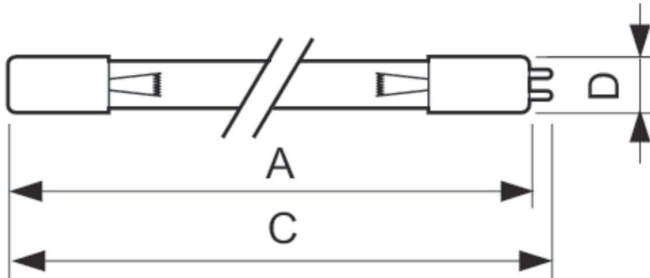

Product data

General Information		Mechanical and Housing	
Cap-Base	4PINSSINGLEENDED [4 Pins Single Ended]	Bulb Shape	T16 [T 16mm]
Useful Life (Nom)	9.000 hour(s)		
Light Technical		Approval and Application	
Color Code	TUV	Mercury (Hg) Content (Nom)	4.4 mg
Color Designation	- [Not Specified]		
Depreciation at Useful Lifetime	15 %	UV	
		UV-C Radiation at 100 hr	2.7 W
Operating and Electrical		Product Data	
Power Consumption	11.5 W	Full product code	871150064382799
Lamp Current (Nom)	0.4 A	Order product name	TUV 11W 4P SE UNP/32
Voltage (Nom)	34 V	Order code	927971204099
Voltage (Nom)	34 V	Numerator - Quantity Per Pack	1
		Numerator - Packs per outer box	32

Product	D (max)	C (max)	A (max)
TUV 11W 4P SE UNP/32	19 mm	251.8 mm	244.1 mm

Photometric data

Spectral Power Distribution Colour - TUV 11W 4P SE UNP/32